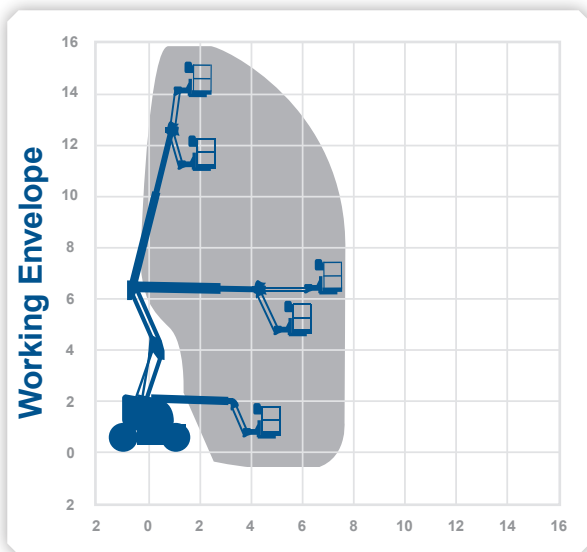

Working Height 15.72m
Horizontal Outreach 7.47m

Closed Length	6.58m
Closed Height	2.27m
Closed Width	2.35m
Platform Size	1.83m x 0.76m
Rotation	355°
Max SWL	230kg
Weight	7484kg

Alternative machines

HA16SPX
Z45DJX

Manufacturer

JLG

0845 745 0000
nationwideplatforms.co.uk