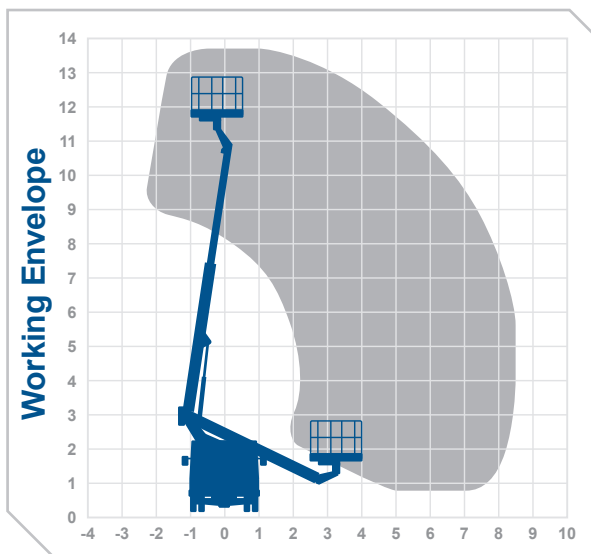

T14GS

truck
mounts

Working Height 14.0m
Outreach 8.0m

Overall Travel Length	7.2m
Overall Travel Height	2.95m
Overall Travel Width	2.1m
Platform Cage Size	1.4m x 0.7m
Max SWL	200kg
Gross Vehicle Weight	3500kg
Operational Full Width	2.4m
Minimum Operational Width	2.4m
Point Load Front / Rear	28kN / 28kN

Manufacturer
GSR

0345 745 0000
nationwideplatforms.co.uk

**Nationwide
Platforms**
A **LOXAM** Company

Please note that all technical information referred to in this document is intended for guidance purposes only and does not act as a replacement for the manufacturer's specification or equipment user guides which should be referred to prior to placing your order. No responsibility can be accepted in the event that this document contains any errors, omissions or data that is different from that in the manufacturer's specification or equipment user guides.