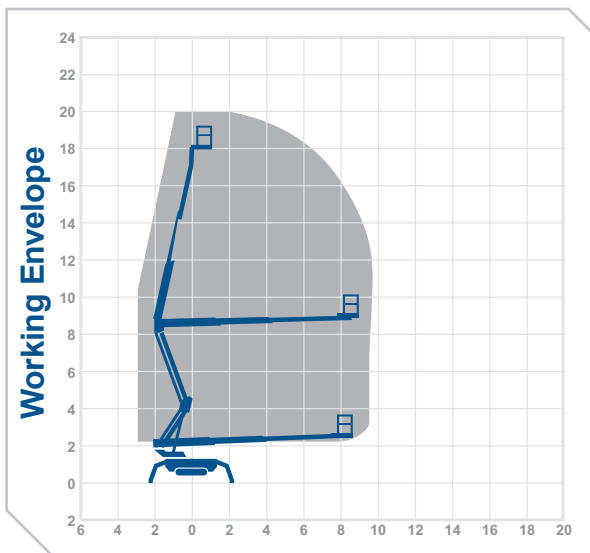

TB20HB

tracked
booms

Working Height 20.1m
**Horizontal
Outreach** 9.7m

Closed Length 5.01m
Closed Height 1.99m
Rails Up / Fixed Rails
Closed Width 0.79m
DeckSize 1.33m x 0.69m
Rotation 360°
SWL 230kg
Weight 2880kg
Outrigger Footprint 2.92m x 2.92m
Min Op Width 2.92m

Alternative machines

TB26HE
TB26HB
TB20HE

Manufacturer

Hinowa

0345 745 0000
nationwideplatforms.co.uk

**Nationwide
Platforms**
A **LOXAM** Company

Please note that all technical information referred to in this document is intended for guidance purposes only and does not act as a replacement for the manufacturer's specification or equipment user guides which should be referred to prior to placing your order. No responsibility can be accepted in the event that this document contains any errors, omissions or data that is different from that in the manufacturer's specification or equipment user guides.