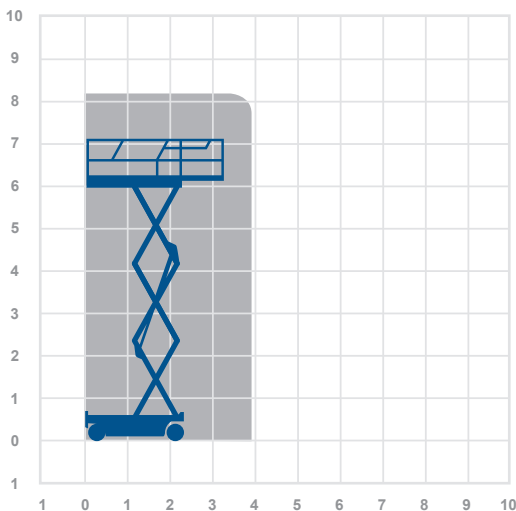

Working Height 8.1m

Closed Length	2.32m
Closed Height	2.08m
Stowed Height (guardrails lowered)	1.73m
Closed Width	0.81m
Platform Size	2.13m x 0.71m
Platform Length (deck extended)	3.04m
Max SWL	408kg
Weight	1594kg

Alternative machines

GS20
2030ES

Manufacturer

SkyJack

8.1m

Working Envelope

0345 745 0000
nationwideplatforms.co.uk

**Nationwide
Platforms**
A **LOXAM** Company

Please note that all technical information referred to in this document is intended for guidance purposes only and does not act as a replacement for the manufacturer's specification or equipment user guides which should be referred to prior to placing your order. No responsibility can be accepted in the event that this document contains any errors, omissions or data that is different from that in the manufacturer's specification or equipment user guides.