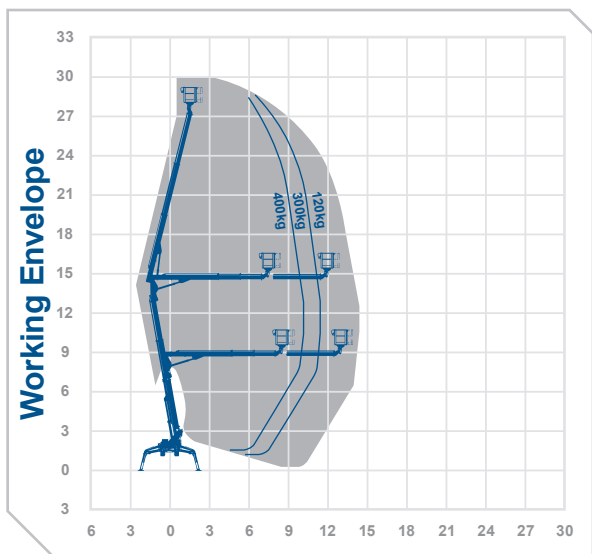

Working Height 30m Horizontal Outreach 14m

Closed Length	6.65m
Closed Height	2.3m
Closed Width	1.6m
Platform Size	0.90m x 1.80m
Rotation	400°
Max SWL	400kg
Weight	5600kg
Min Op Width	3.3m

Alternative machines

TB31TB

Manufacturer

Multitel

0345 745 0000
nationwideplatforms.co.uk

**Nationwide
Platforms**
A **LOXAM** Company

Please note that all technical information referred to in this document is intended for guidance purposes only and does not act as a replacement for the manufacturer's specification or equipment user guides which should be referred to prior to placing your order. No responsibility can be accepted in the event that this document contains any errors, omissions or data that is different from that in the manufacturer's specification or equipment user guides.