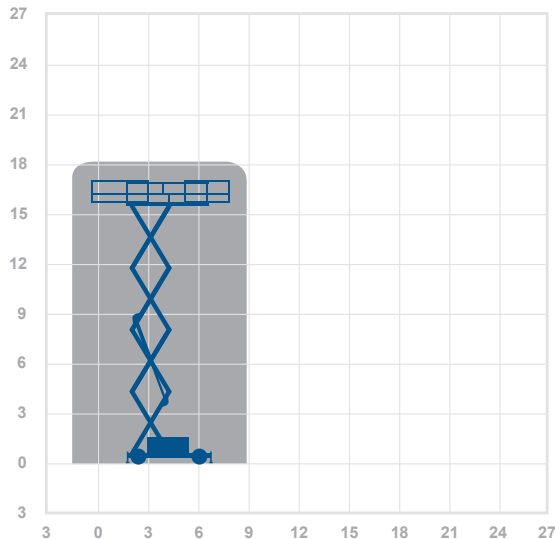

SJ9253RT | Scissor Lift

Working height

18.15m

Closed length	4.42m
Closed height	3.19m
Stowed height (guardrails lowered)	2.40m
Closed width	2.30m
Platform size	4.36m x 1.82m
Platform length (deck extended)	5.88m
Max SWL	680kg
Weight	8215kg

Alternative machines

GS53
9250
9250X
H18SX

Manufacturer

Skyjack

Working envelope

18.2m

Standard features

Optional extras

Height and outreach

Working height Horizontal outreach

AMWP11.5-8100
Boom Lift

Working height	11.2m	Alternative machines
Horizontal outreach	3m	Star10
Closest length	2.55m	Star10A
Closest height	1.95m	Manufacturer
Closest width	1m	Driftl
Rotation	345°	
Platform height	0.2m	
Max SWL	200kg	
Weight	2000kg	
Deck size	0.62m x 0.87m	