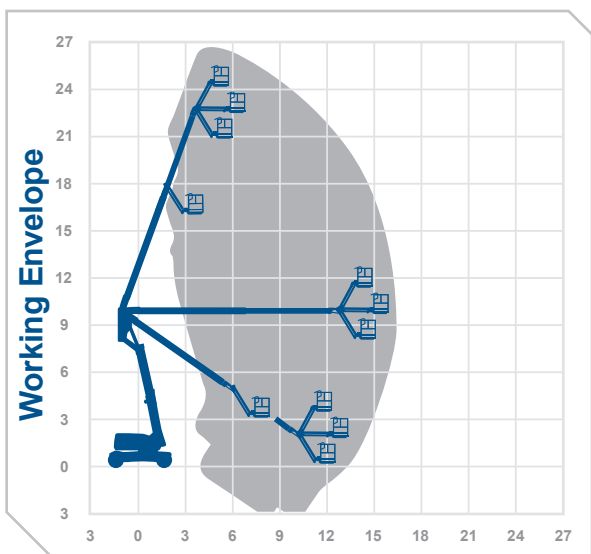

Working Height 26.3m

Horizontal Outreach 15.8m

Closed Length	11.13m
Closed Height	3.0m
Closed Width	2.44m
Platform Size	1.83m x 0.91m
Rotation	Continuous
Max SWL	230kg
Weight	15600kg

Alternative machines

Z80

Manufacturer

JLG

0345 745 0000
nationwideplatforms.co.uk

**Nationwide
Platforms**
A **LOXAM** Company

Please note that all technical information referred to in this document is intended for guidance purposes only and does not act as a replacement for the manufacturer's specification or equipment user guides which should be referred to prior to placing your order. No responsibility can be accepted in the event that this document contains any errors, omissions or data that is different from that in the manufacturer's specification or equipment user guides.