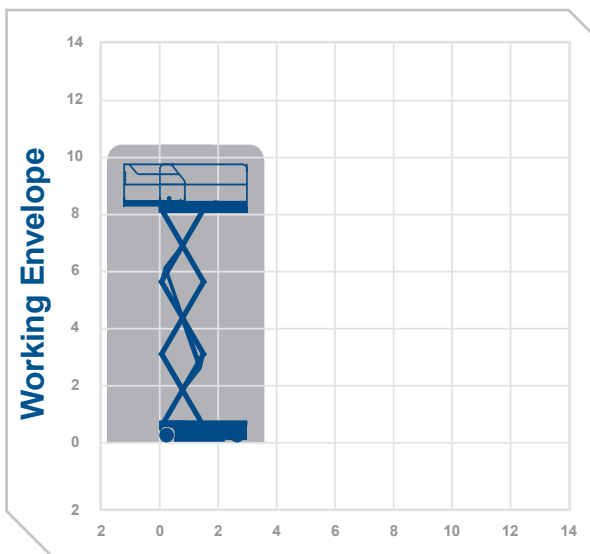

Working Height 10.3m

Closed Length	3.17m
Closed Height	2.44m
Stowed Height (guardrails lowered)	1.59m
Closed Width	1.8m
Platform Size	2.45m x 1.45m
Platform Length (deck extended)	3.7m
Max SWL	565kg
Weight	3520kg

Alternative machines

GS26D
6826D

Manufacturer

Haulotte

0345 745 0000
nationwideplatforms.co.uk

**Nationwide
Platforms**
A **LOXAM** Company

Please note that all technical information referred to in this document is intended for guidance purposes only and does not act as a replacement for the manufacturer's specification or equipment user guides which should be referred to prior to placing your order. No responsibility can be accepted in the event that this document contains any errors, omissions or data that is different from that in the manufacturer's specification or equipment user guides.