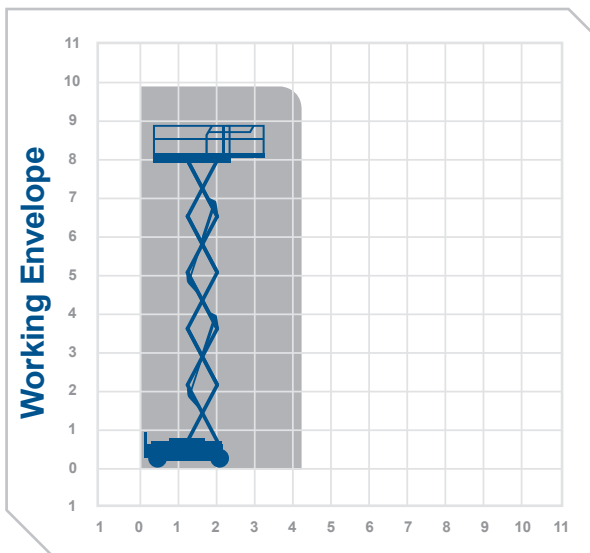

6826D

scissors

Working Height 9.92m

Closed Length	3.12m
Closed Height	2.37m
Stowed Height (guardrails lowered)	1.62m
Closed Width	1.76m
Platform Size	2.44m x 1.42m
Platform Length (deck extended)	3.94m
Max SWL	567kg
Weight	3500kg

Alternative machines

GS26D
GS26D-O

Manufacturer

SkyJack

0345 745 0000
nationwideplatforms.co.uk

**Nationwide
Platforms**
A **LOXAM** Company

Please note that all technical information referred to in this document is intended for guidance purposes only and does not act as a replacement for the manufacturer's specification or equipment user guides which should be referred to prior to placing your order. No responsibility can be accepted in the event that this document contains any errors, omissions or data that is different from that in the manufacturer's specification or equipment user guides.