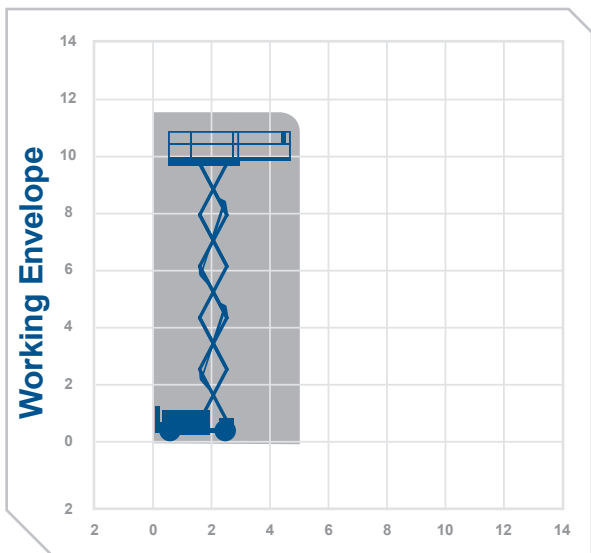

Working Height 11.75m

Closed Length	4.44m
Closed Height	2.38m
Stowed Height (guardrails lowered)	1.8m
Closed Width	1.17m
Platform Size	2.26m x 1.16m
Platform Length (deck extended)	3.33m
Max SWL	318kg
Weight	2796kg

Alternative machines

4632

3246

Manufacturer

Genie

0345 745 0000
nationwideplatforms.co.uk

**Nationwide
Platforms**
A **LOXAM** Company

Please note that all technical information referred to in this document is intended for guidance purposes only and does not act as a replacement for the manufacturer's specification or equipment user guides which should be referred to prior to placing your order. No responsibility can be accepted in the event that this document contains any errors, omissions or data that is different from that in the manufacturer's specification or equipment user guides.