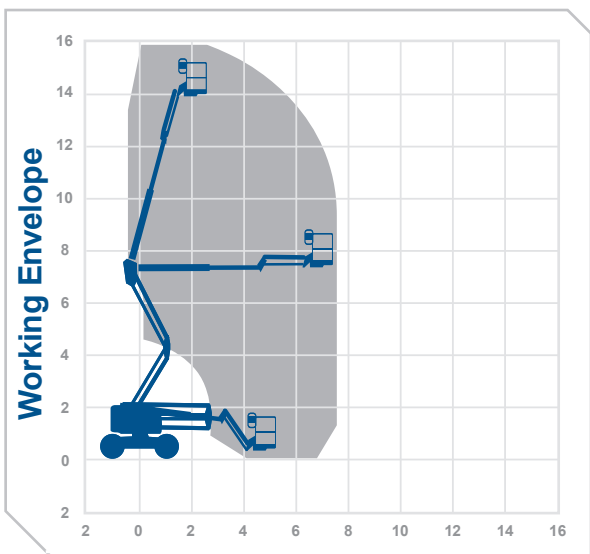

Working Height 15.94m

Horizontal Outreach 7.7m

Closed Length	6.83m
Closed Height	2.0m
Closed Width	1.79m
Platform Size	1.83m x 0.76m
Rotation	355°
Max SWL	227kg
Weight	7620kg

Alternative machines

Z45EJ

Manufacturer

Genie

0345 745 0000
nationwideplatforms.co.uk

Nationwide
Platforms
A **LOXAM** Company

Please note that all technical information referred to in this document is intended for guidance purposes only and does not act as a replacement for the manufacturer's specification or equipment user guides which should be referred to prior to placing your order. No responsibility can be accepted in the event that this document contains any errors, omissions or data that is different from that in the manufacturer's specification or equipment user guides.